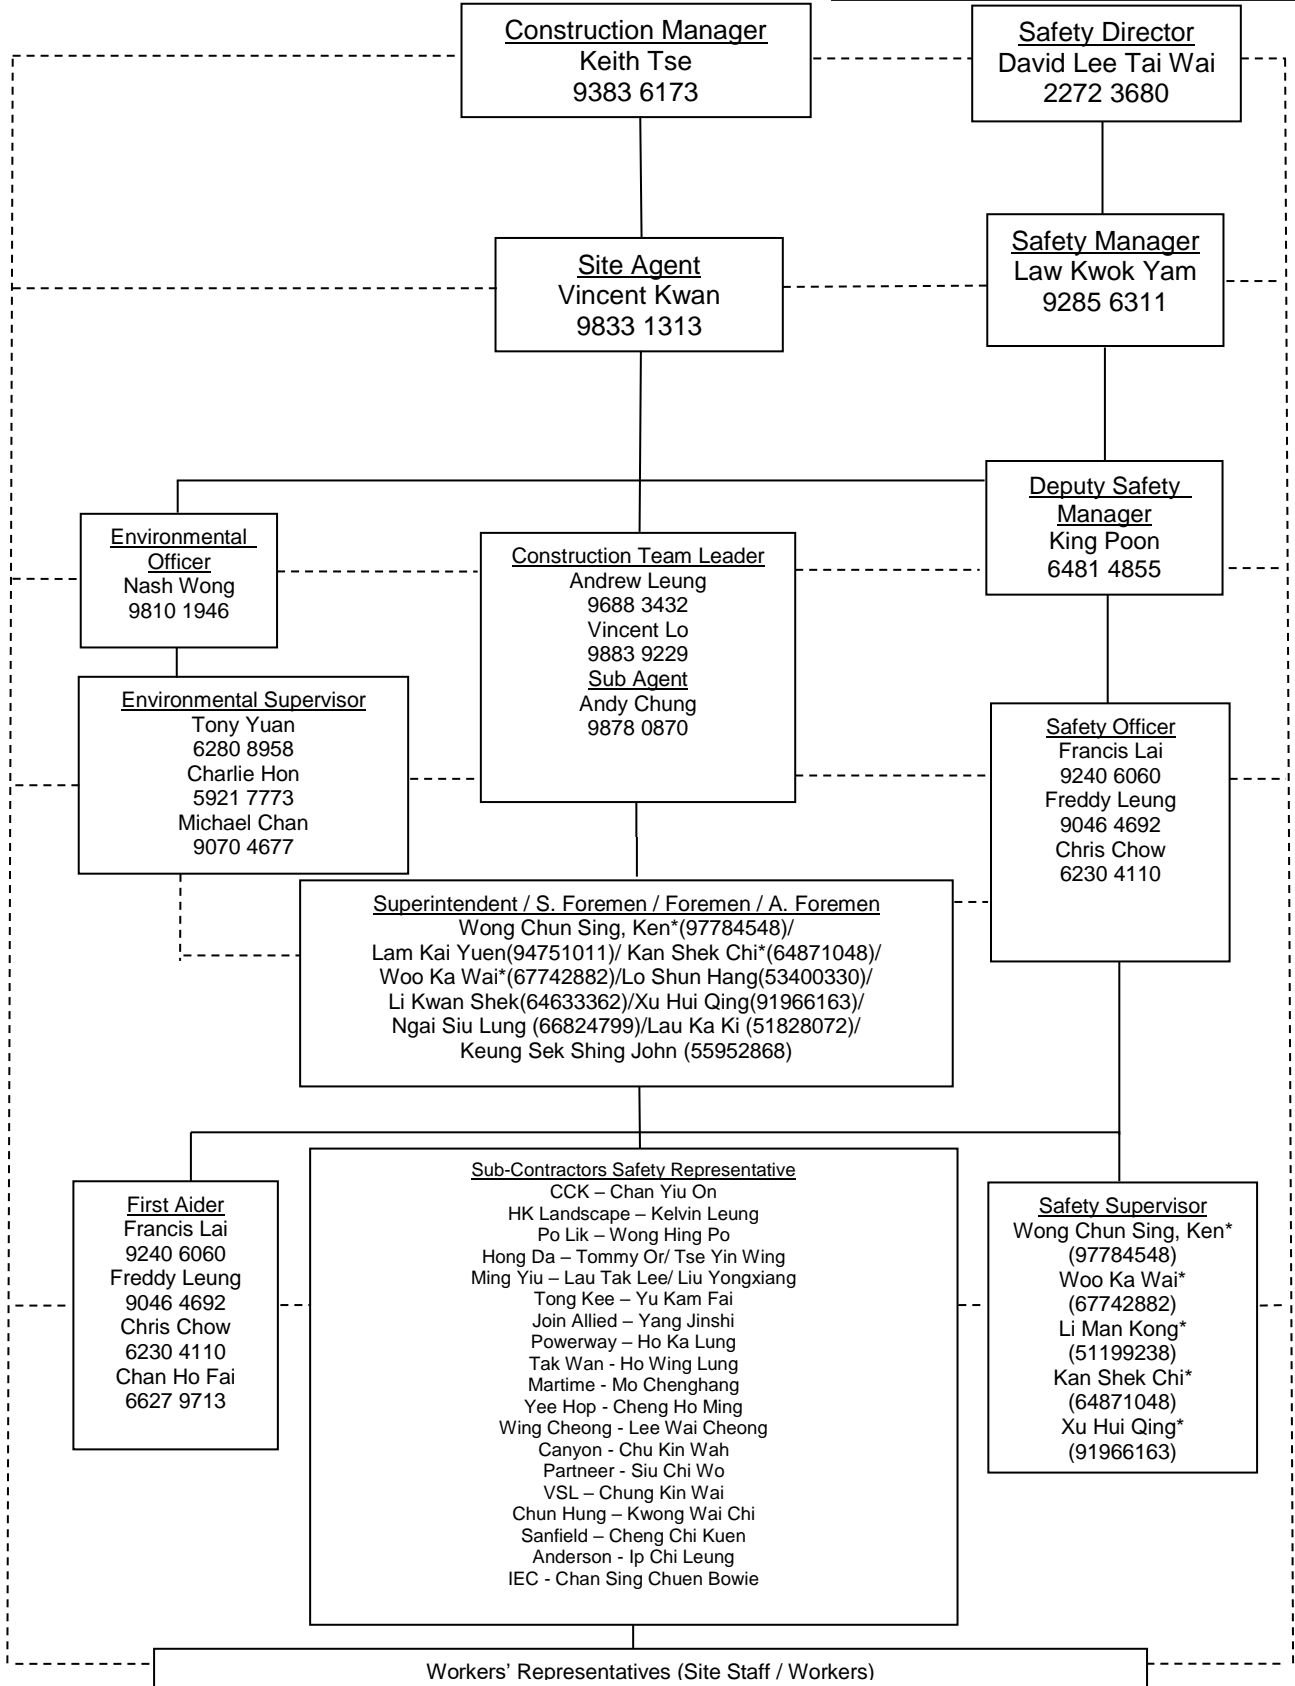

Site Safety & Environmental Organization Chart

Legend:
 ——— Line of Authority
 - - - - - Line of Communication
 TBC — To Be Confirmed

*= Safety Supervisor Certificate Holder

Late updated: 1 Apr 2026

Rev 26