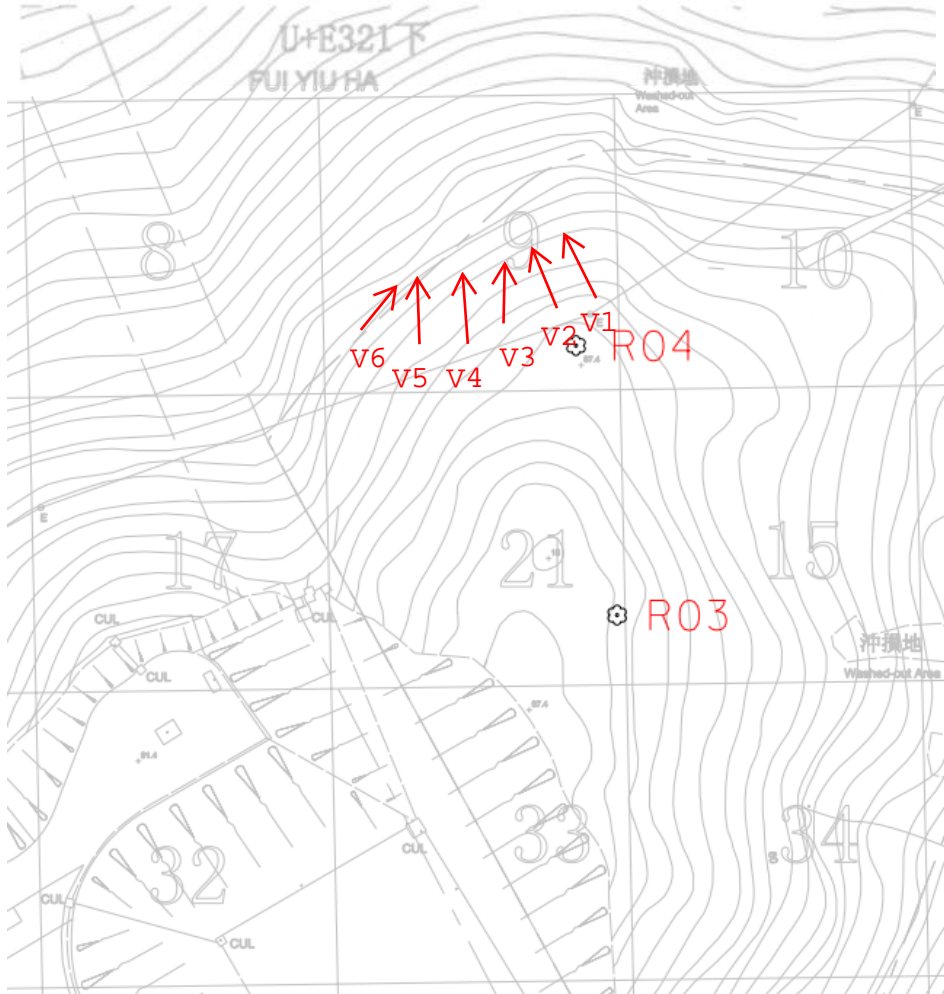

Contract 2 (Batch 3)

Tree Group No. G02/40

Contract 2 (Batch 3)

Tree Group No. G02/40	
G02/40_V1	G02/40_V2
	
G02/40_V3	G02/40_V4
	
G02/40_V5	G02/40_V6
	

Contract 2 (Batch 3)

Close up_1	Close up_2
 A photograph showing a close-up of pine tree branches with green needles against a clear blue sky. A small orange timestamp '14/08/2020' is visible in the bottom right corner of the image.	 A photograph showing a close-up of tree branches with broad, green, serrated leaves. A small orange timestamp '14/08/2020' is visible in the bottom right corner of the image.
Close up_3	Close up_4
 A photograph showing a dense cluster of green, broad-leafed branches. A small orange timestamp '14/08/2020' is visible in the bottom right corner of the image.	 A photograph showing a close-up of pine tree branches with green needles. A small orange timestamp '14/08/2020' is visible in the bottom right corner of the image.

Contract 2 (Batch 3)

Tree Group No. G03/33

Contract 2 (Batch 3)

Tree Group No. G03/33	
G03/33_V1	G03/33_V2
	
G03/33_V3	G03/33_V4
	
G03/33_V5	G03/33_V6
	

Contract 2 (Batch 3)

Contract 2 (Batch 3)

Tree Group No. G04/21

Contract 2 (Batch 3)

Tree Group No. G04/21	
G04/21_V1	G04/21_V2
	
G04/21_V3	G04/21_V4
	
G04/21_V5	G04/21_V6
	

Contract 2 (Batch 3)

Contract 2 (Batch 3)

Tree Group No. G05/9

Contract 2 (Batch 3)

Tree Group No. G05/9	
G05/9_V1	G05/9_V2
 <p>14/08/2020</p>	 <p>14/08/2020</p>
G05/9_V3	G05/9_V4
 <p>14/08/2020</p>	 <p>14/08/2020</p>
G05/9_V5	G05/9_V6
 <p>14/08/2020</p>	 <p>14/08/2020</p>

Contract 2 (Batch 3)

Contract 2 (Batch 3)

Tree Group No. G06/10

Contract 2 (Batch 3)

Tree Group No. G06/10	
G06/10_V1	G06/10_V2
	
G06/10_V3	G06/10_V4
	
G06/10_V5	G06/10_V6
	

Contract 2 (Batch 3)

Close up_1	Close up_2
	
Close up_3	Close up_4
