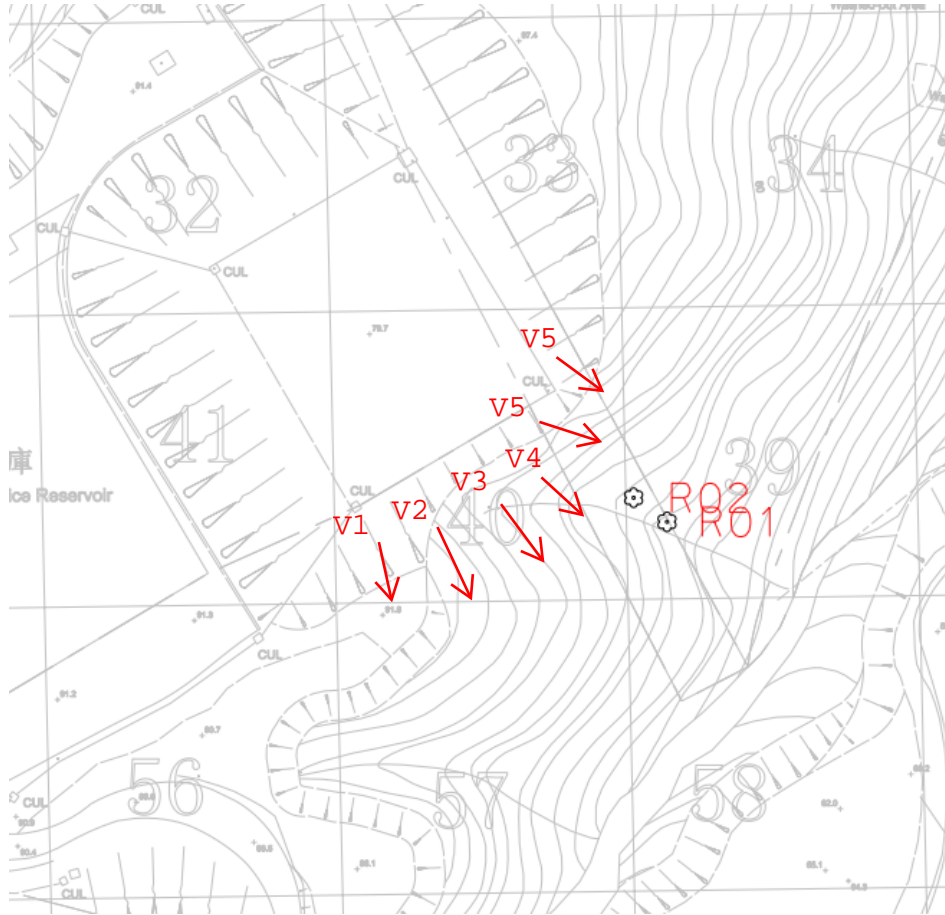

Contract 2 (Batch 3)

TREE GROUP SURVEY REPORT

CHEK LAP KOK NEW VILLAGE

17 AUGUST 2020

BATCH 3

Contract 2 (Batch 3)

TREE GROUP PLAN

50m*50m

Contract 2 (Batch 3)

TREE GROUP PHOTOGRAPHS

Tree Group No. G01/39

Contract 2 (Batch 3)

Tree Group No. G01/39	
G01/39_V1	G01/39_V2
	
G01/39_V3	G01/39_V4
	
G01/39_V5	G01/39_V6
	

Contract 2 (Batch 3)

Close up_1	Close up_2
	
Close up_3	Close up_4
	

Contract 2 (Batch 3)

Tree Group No. G02/40

Contract 2 (Batch 3)

Tree Group No. G02/40	
G02/40_V1	G02/40_V2
	
G02/40_V3	G02/40_V4
	
G02/40_V5	G02/40_V6
	

Contract 2 (Batch 3)

Close up_1	Close up_2
 A photograph showing a close-up of pine tree branches with green needles against a clear blue sky. A small orange timestamp '14/08/2020' is visible in the bottom right corner of the image.	 A photograph showing a close-up of tree branches with broad, green, serrated leaves. A small orange timestamp '14/08/2020' is visible in the bottom right corner of the image.
Close up_3	Close up_4
 A photograph showing a dense cluster of green, broad-leafed branches. A small orange timestamp '14/08/2020' is visible in the bottom right corner of the image.	 A photograph showing a close-up of pine tree branches with green needles. A small orange timestamp '14/08/2020' is visible in the bottom right corner of the image.