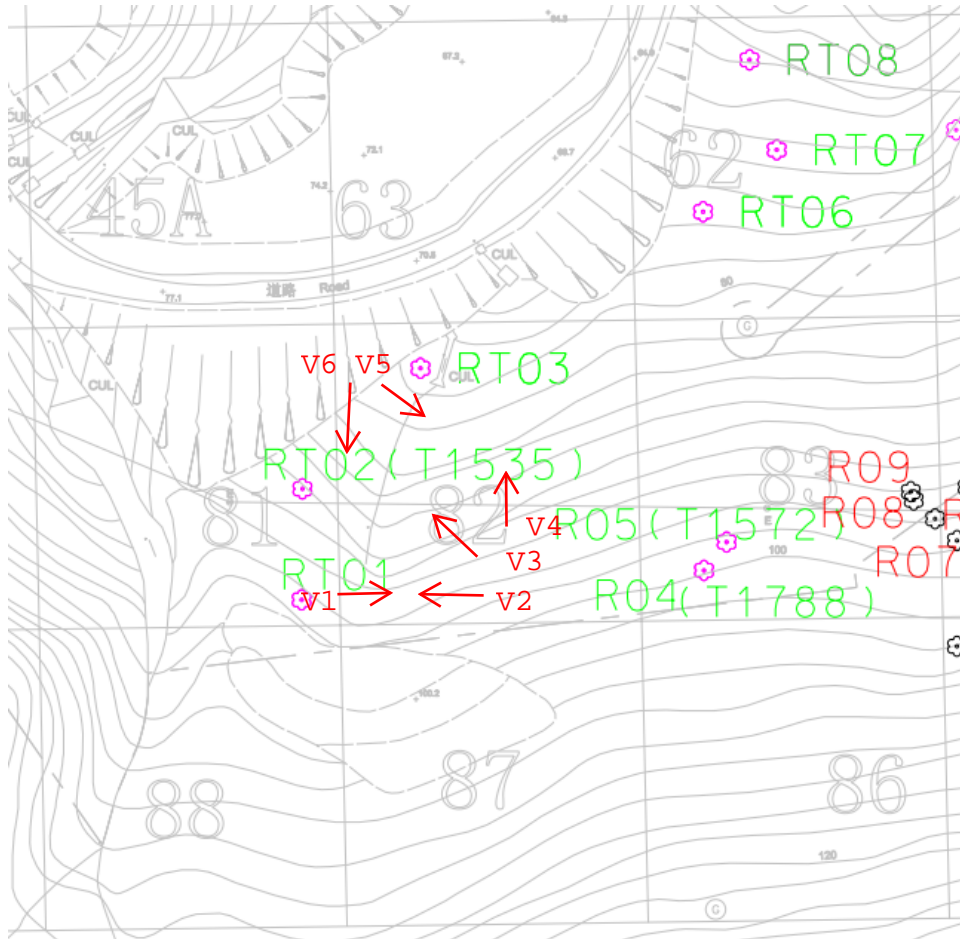

BATCH 2

Contract 2 (Batch 2)

TREE GROUP PLAN

50m*50m

Contract 2 (Batch 2)

TREE GROUP PHOTOGRAPHS

Tree Group No. G01/81

Contract 2 (Batch 2)

Tree Group No. G01/81	
G01/81_V1	G01/81_V2
	
G01/81_V3	G01/81_V4
	
G01/81_V5	G01/81_V6
	

Contract 2 (Batch 2)

Close up_1	Close up_2
	
Close up_3	Close up_4
	

Contract 2 (Batch 2)

Tree Group No. G02/82

Contract 2 (Batch 2)

Tree Group No. G02/82	
G02/82_V1	G02/82_V2
	
G02/82_V3	G02/82_V4
	
G02/82_V5	G02/82_V6
	

Contract 2 (Batch 2)

Contract 2 (Batch 2)

Tree Group No. G03/61

Contract 2 (Batch 2)

Tree Group No. G03/61	
G03/61_V1	G03/61_V2
 A photograph showing a tree trunk in a dense forest. The trunk is light-colored and has some peeling bark. The surrounding area is filled with green foliage and other trees. A timestamp "10/08/2020" is visible in the bottom right corner.	 A photograph showing a tree branch with large, green, ovate leaves. The background is a dense forest with many other trees. A timestamp "10/08/2020" is visible in the bottom right corner.
G03/61_V3	G03/61_V4
 A photograph showing a tree trunk with a light-colored, smooth bark. The tree is surrounded by dense green foliage. A timestamp "10/08/2020" is visible in the bottom right corner.	 A photograph showing a dense forest scene with many trees and thick undergrowth. The trees have varying trunk colors and heights. A timestamp "10/08/2020" is visible in the bottom right corner.
G03/61_V5	G03/61_V6
 A photograph showing a tree trunk in a forest. The trunk is surrounded by dense green foliage and other trees. A timestamp "10/08/2020" is visible in the bottom right corner.	 A photograph showing a tree trunk in a forest. The trunk is surrounded by dense green foliage and other trees. A timestamp "10/08/2020" is visible in the bottom right corner.