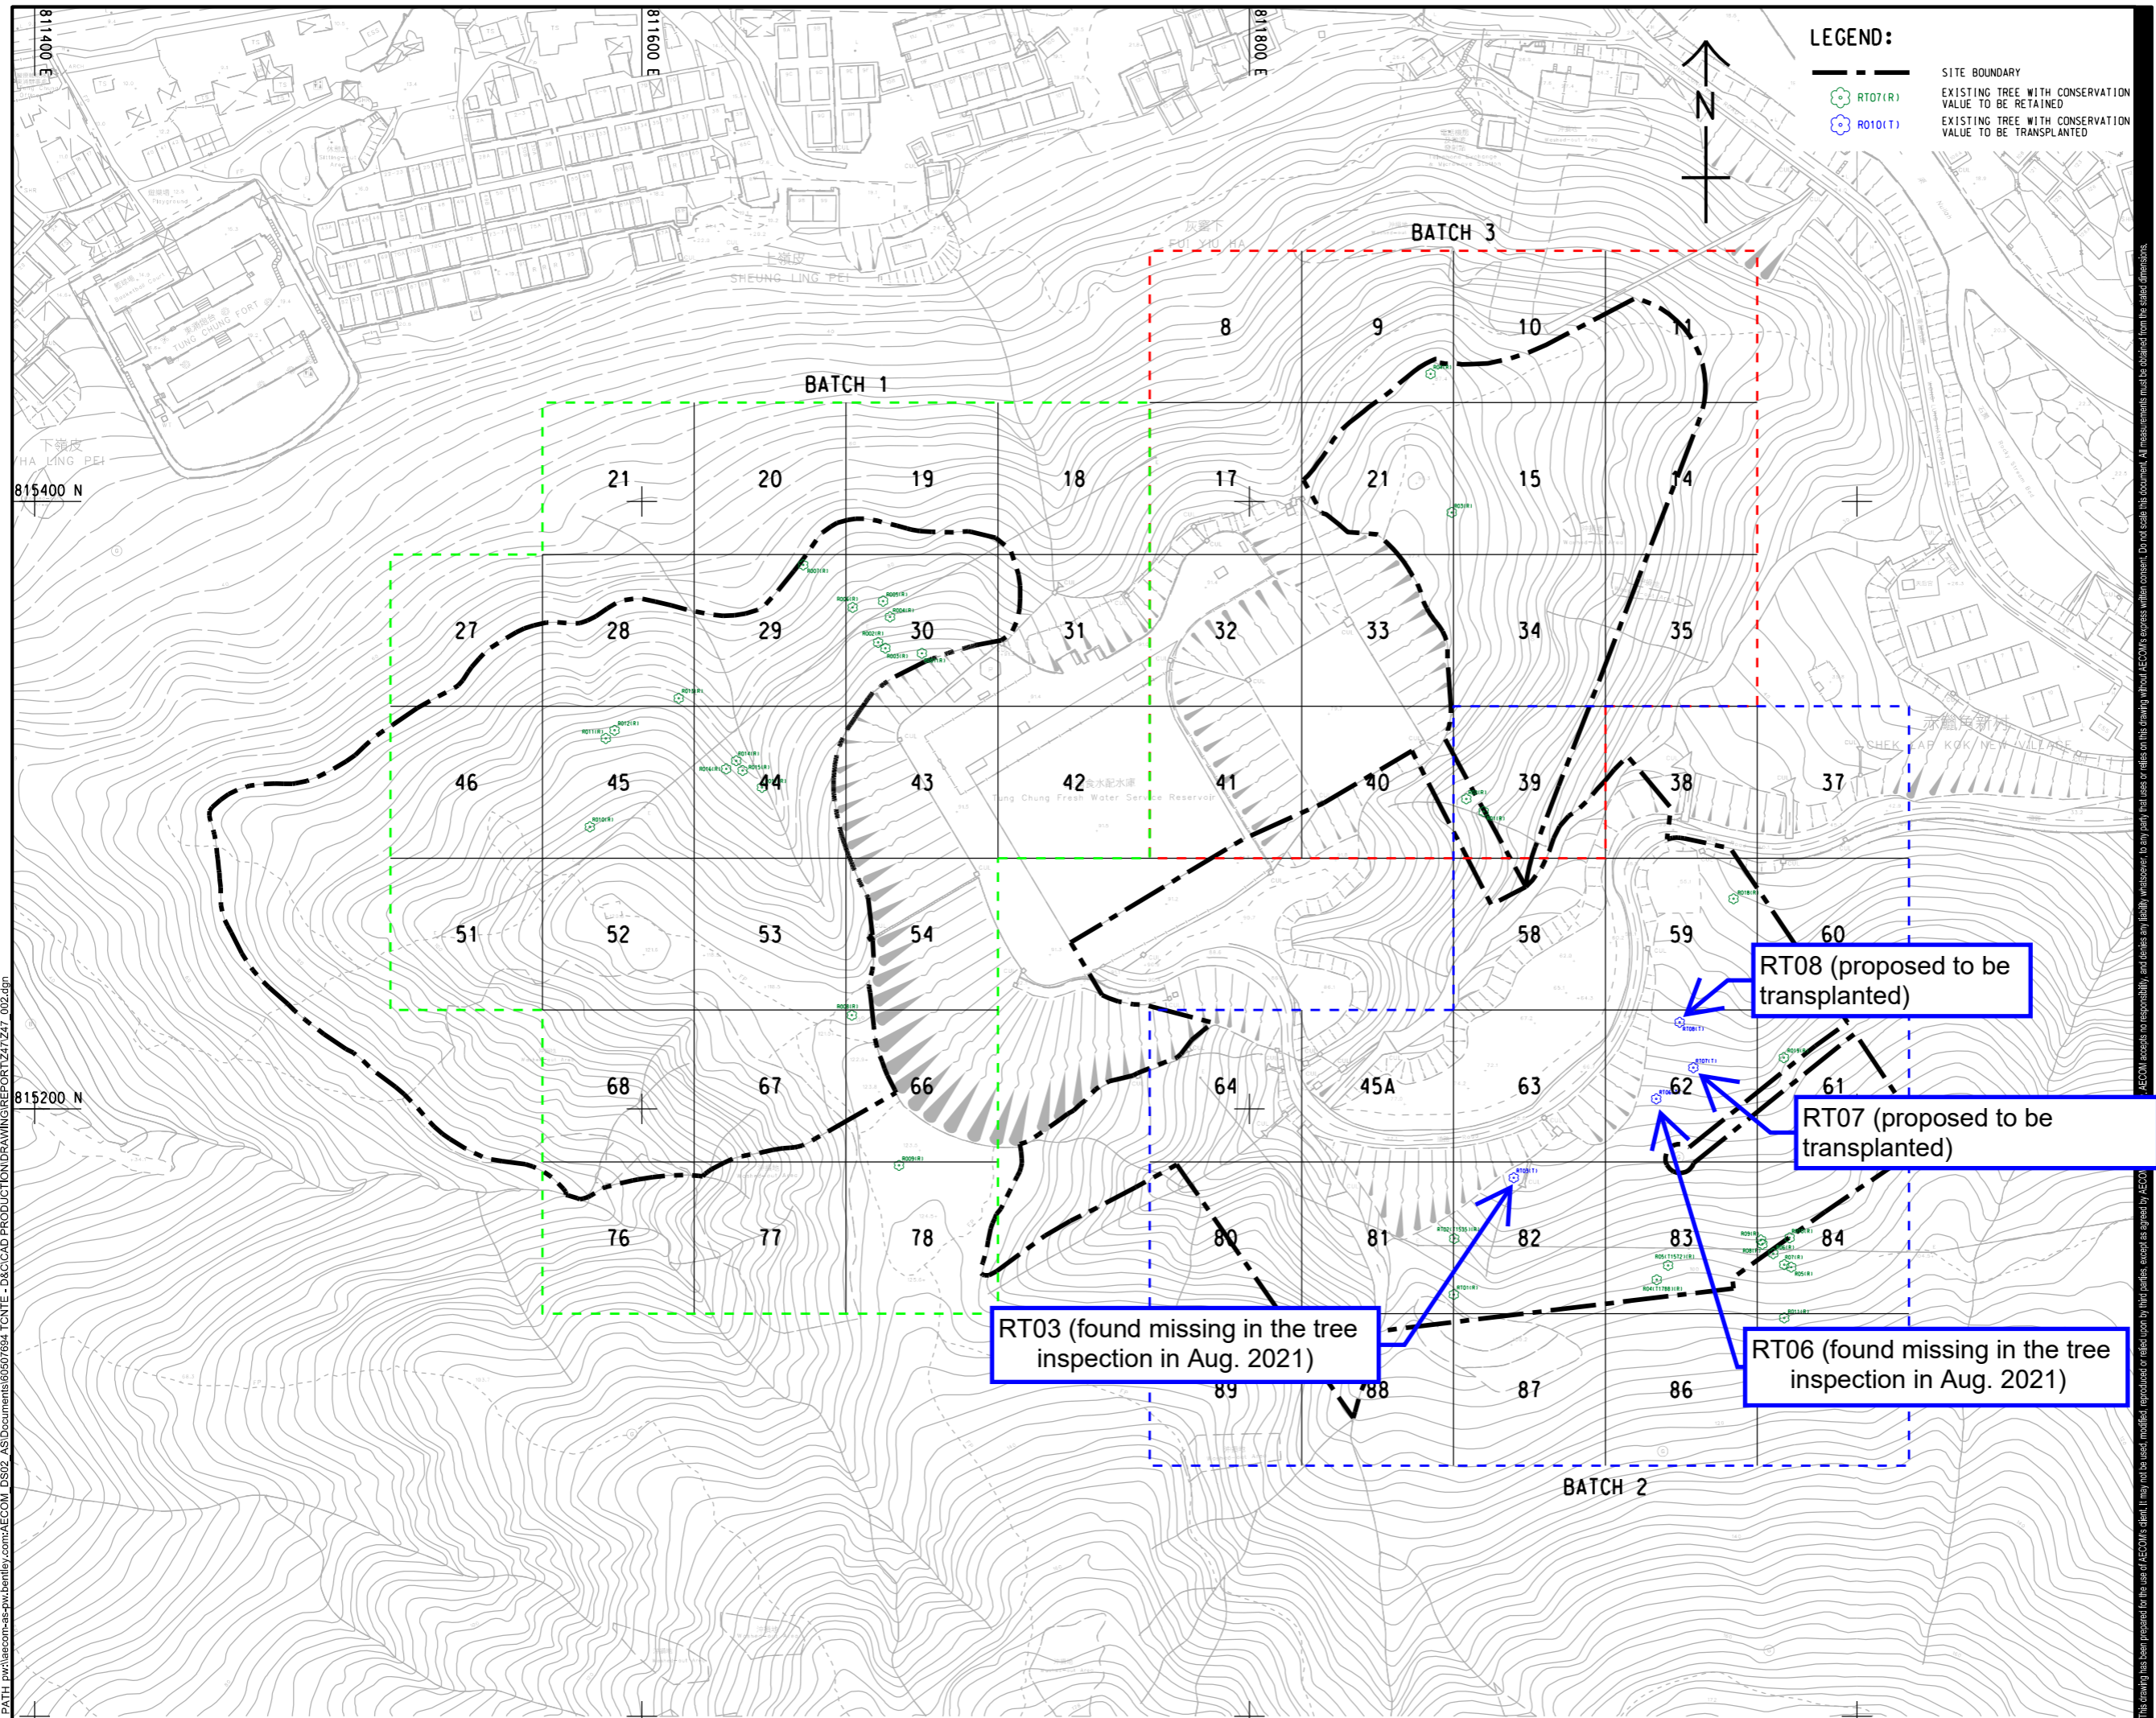

Plot File by: Shuyan.Wang@aecom.com
20-November-2020
PATH: p:\2020\60507694\60507694\TCNITE - D8\CAD PRODUCTION\DRAWING\REPORT\Z47\Z47_002.dgn
Project Management Initials: Designer: Checked: Approved: ISO A1 594mm x 841mm

ISSUE/REVISION

I/R	DATE	DESCRIPTION	CHK.

STATUS

SCALE
A1 1: 1000

DIMENSION UNIT
METRES

KEY PLAN

This drawing has been prepared for the use of AECOM's client. It may not be used, modified, reproduced or relied upon by third parties, except as agreed by AECOM. AECOM accepts no responsibility, and disclaims any liability whatsoever, for any party that uses or relies on this drawing without AECOM's express written consent. Do not scale this document. All measurements must be obtained from the scaled dimensions.