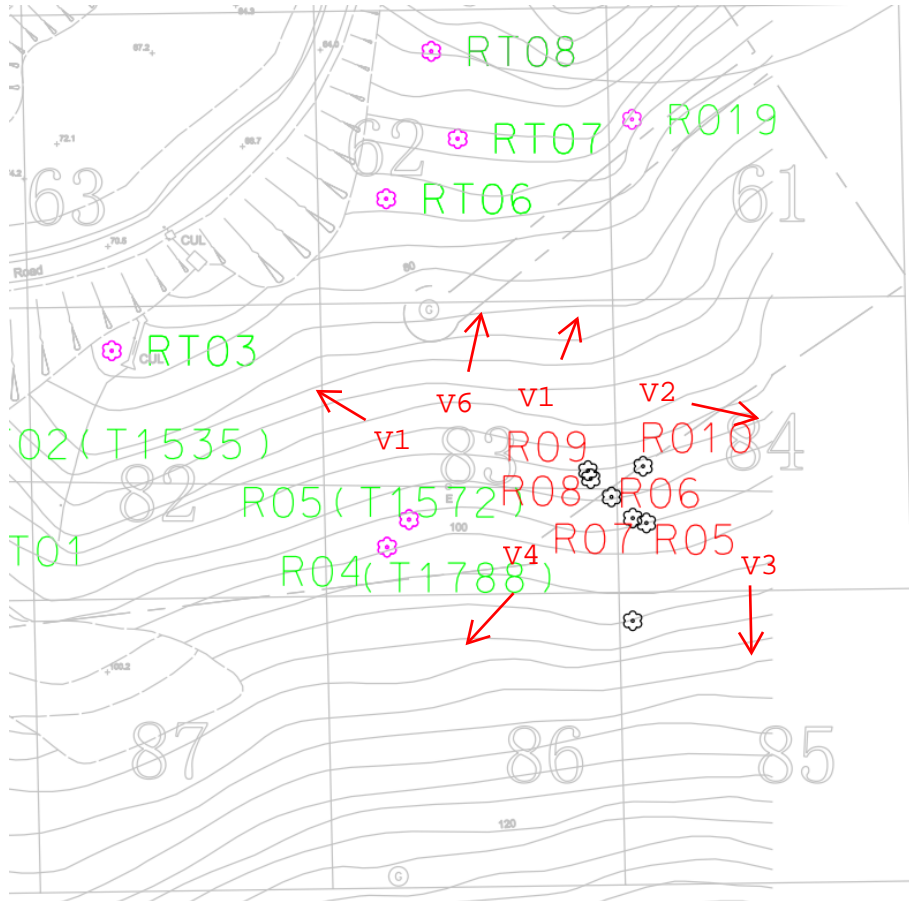

Tree Group No. G01/81	
G01/81_V1	G01/81_V2
	
G01/81_V3	G01/81_V4
	
G01/81_V5	G01/81_V6
	

Contract 2 (Batch 2)

Close up_1	Close up_2
	
Close up_3	Close up_4
	

Contract 2 (Batch 2)

Tree Group No. G02/82

Contract 2 (Batch 2)

Tree Group No. G02/82	
G02/82_V1	G02/82_V2
	
G02/82_V3	G02/82_V4
	
G02/82_V5	G02/82_V6
	

Contract 2 (Batch 2)

Contract 2 (Batch 2)

Tree Group No. G03/61

Contract 2 (Batch 2)

Tree Group No. G03/61	
G03/61_V1	G03/61_V2
 A photograph showing a tree trunk in a dense forest. The trunk is light-colored and has some peeling bark. The surrounding area is filled with green foliage and other trees. A timestamp "10/08/2020" is visible in the bottom right corner.	 A photograph showing a tree branch with large, green, ovate leaves. The background is a dense forest with many other trees. A timestamp "10/08/2020" is visible in the bottom right corner.
G03/61_V3	G03/61_V4
 A photograph showing a tree trunk with a light-colored, smooth bark. The tree is surrounded by dense green foliage. A timestamp "10/08/2020" is visible in the bottom right corner.	 A photograph showing a dense forest scene with many trees and thick undergrowth. The trees have varying trunk colors and heights. A timestamp "10/08/2020" is visible in the bottom right corner.
G03/61_V5	G03/61_V6
 A photograph showing a tree trunk in a forest. The trunk is surrounded by dense green foliage and other trees. A timestamp "10/08/2020" is visible in the bottom right corner.	 A photograph showing a tree trunk in a forest. The trunk is surrounded by dense green foliage and other trees. A timestamp "10/08/2020" is visible in the bottom right corner.

Contract 2 (Batch 2)

Close up_1	Close up_2
	
Close up_3	Close up_4
	

Contract 2 (Batch 2)

Tree Group No. G04/83/84/85

Contract 2 (Batch 2)

Tree Group No. G04/83/84/85	
G04/83/84/85_V1	G04/83/84/85_V2
	
G04/83/84/85_V3	G04/83/84/85_V4
	
G04/83/84/85_V5	G04/83/84/85_V6
	