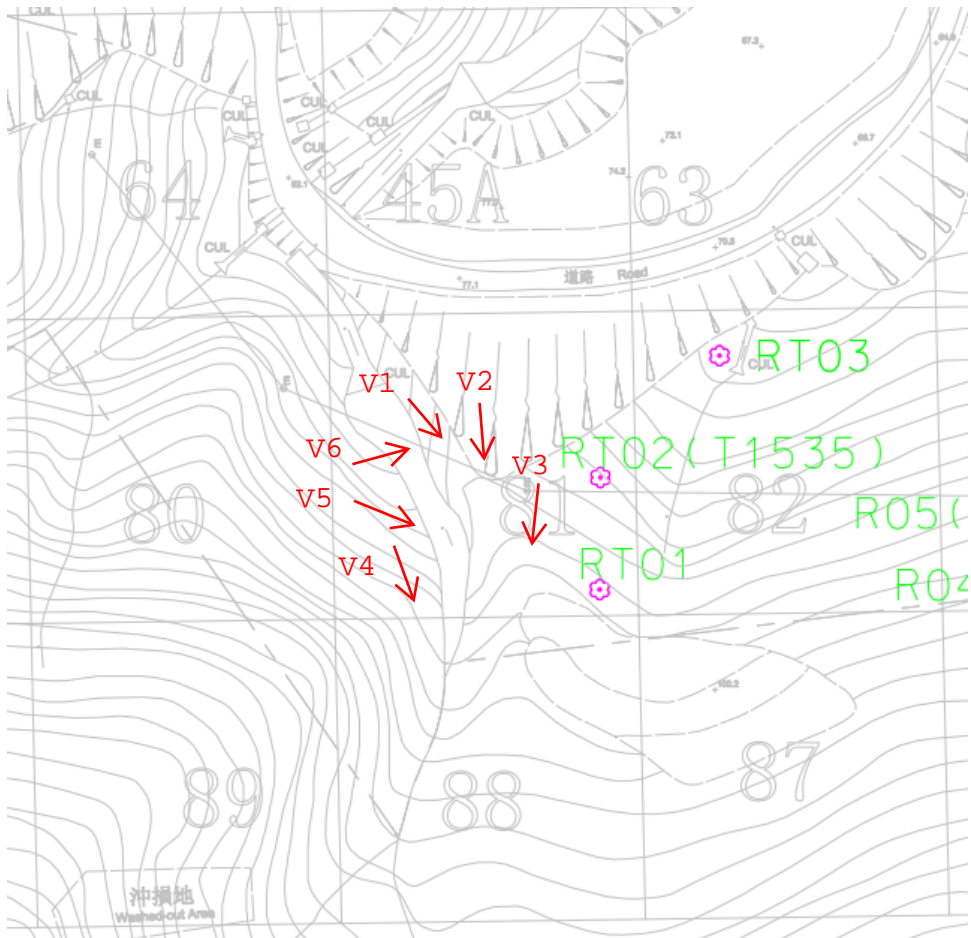

BATCH 2

Contract 2 (Batch 2)

TREE GROUP PLAN

50m*50m

Contract 2 (Batch 2)

TREE GROUP PHOTOGRAPHS

Tree Group No. G01/81

Contract 2 (Batch 2)

Tree Group No. G01/81	
G01/81_V1	G01/81_V2
	
G01/81_V3	G01/81_V4
	
G01/81_V5	G01/81_V6
	

Contract 2 (Batch 2)

Close up_1	Close up_2
	
Close up_3	Close up_4
	

Contract 2 (Batch 2)

Tree Group No. G02/82

Contract 2 (Batch 2)

Tree Group No. G02/82	
G02/82_V1	G02/82_V2
	
G02/82_V3	G02/82_V4
	
G02/82_V5	G02/82_V6
	

Contract 2 (Batch 2)

Contract 2 (Batch 2)

Tree Group No. G03/61

Contract 2 (Batch 2)

Tree Group No. G03/61	
G03/61_V1	G03/61_V2
 A photograph showing a tree trunk in a dense forest. The trunk is light-colored and has some peeling bark. The surrounding area is filled with green foliage and other trees. A timestamp "10/08/2020" is visible in the bottom right corner.	 A photograph showing a tree branch with large, green, ovate leaves. The background is a dense forest with many other trees. A timestamp "10/08/2020" is visible in the bottom right corner.
G03/61_V3	G03/61_V4
 A photograph showing a tree trunk with a light-colored, smooth bark. The tree is surrounded by dense green foliage. A timestamp "10/08/2020" is visible in the bottom right corner.	 A photograph showing a dense forest scene with many trees and thick undergrowth. The trees have varying trunk colors and heights. A timestamp "10/08/2020" is visible in the bottom right corner.
G03/61_V5	G03/61_V6
 A photograph showing a tree trunk in a forest. The trunk is surrounded by dense green foliage and other trees. A timestamp "10/08/2020" is visible in the bottom right corner.	 A photograph showing a tree trunk in a forest. The trunk is surrounded by dense green foliage and other trees. A timestamp "10/08/2020" is visible in the bottom right corner.