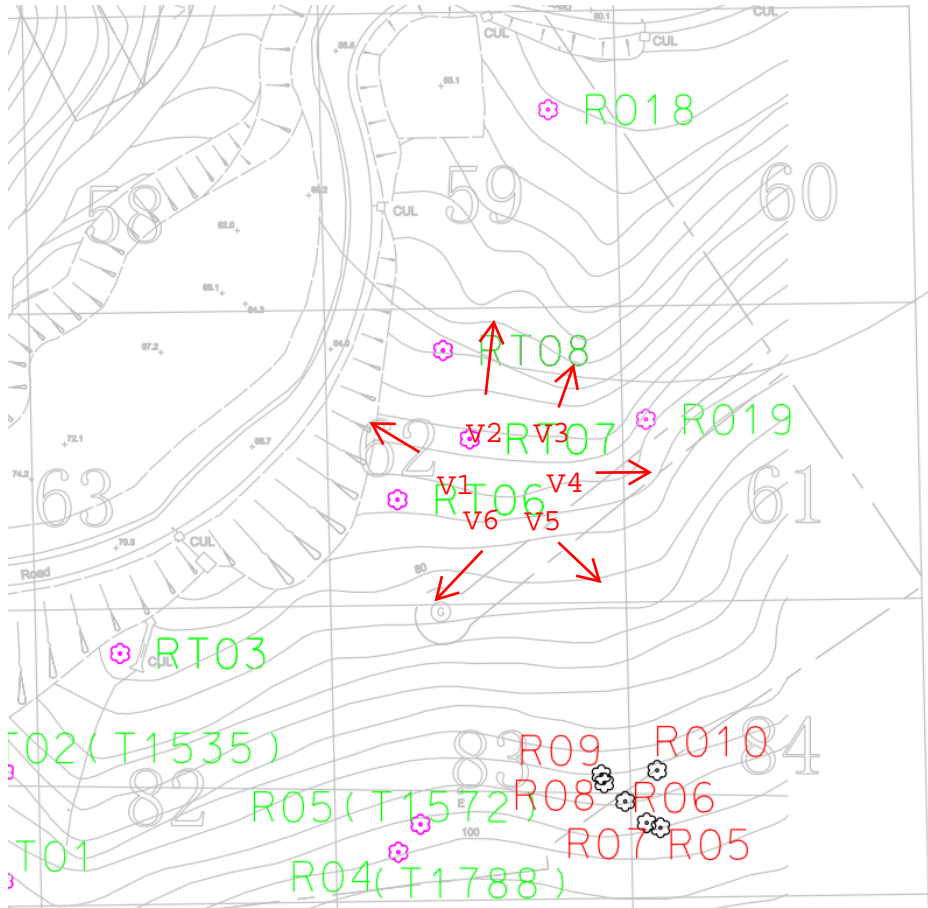

Contract 2 (Batch 2)

Tree Group No. G05/62