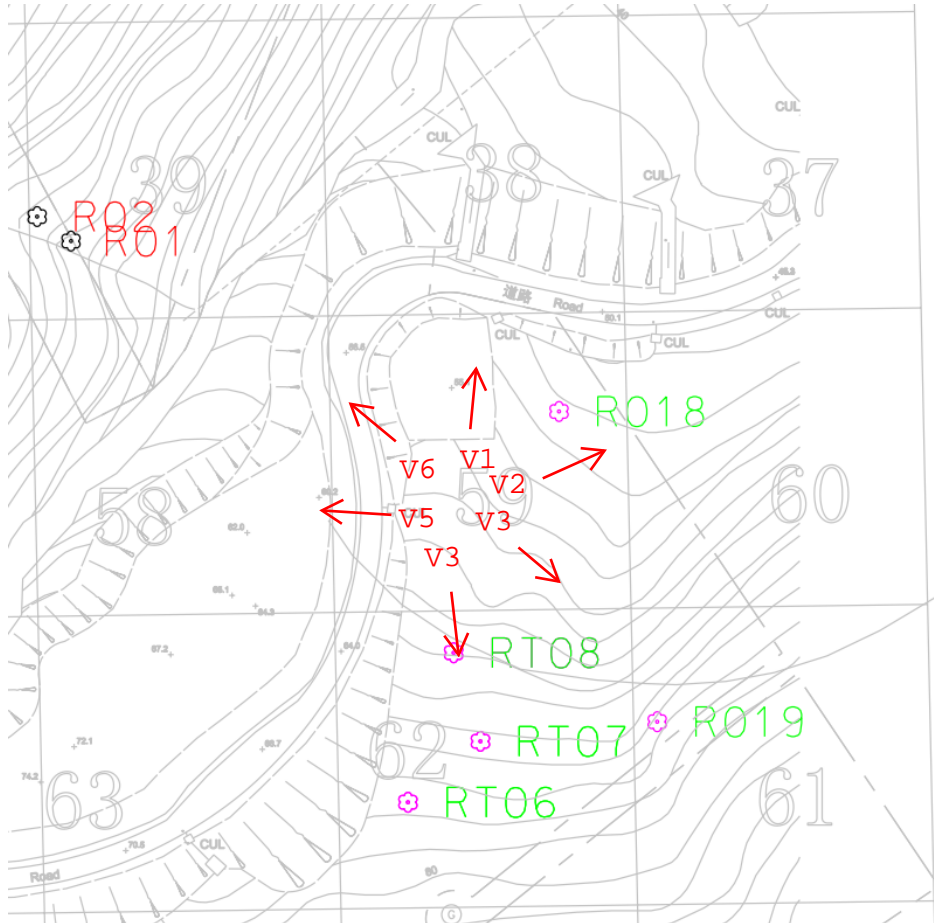

Contract 2 (Batch 2)

Close up_1	Close up_2
	
Close up_3	Close up_4
	

Contract 2 (Batch 2)

Tree Group No. G04/83/84/85

Contract 2 (Batch 2)

Tree Group No. G04/83/84/85	
G04/83/84/85_V1	G04/83/84/85_V2
	
G04/83/84/85_V3	G04/83/84/85_V4
	
G04/83/84/85_V5	G04/83/84/85_V6
	

Contract 2 (Batch 2)

Contract 2 (Batch 2)

Tree Group No. G05/62

Contract 2 (Batch 2)

Tree Group No. G05/62	
G05/62_V1	G05/62_V2
	
G05/62_V3	G05/62_V4
	
G05/62_V5	G05/62_V6
	

Contract 2 (Batch 2)

Contract 2 (Batch 2)

Tree Group No. G06/59

Contract 2 (Batch 2)

Tree Group No. G06/59	
G06/59_V1	G06/59_V2
	
G06/59_V3	G06/59_V4
	
G06/59_V5	G06/59_V6
	

Contract 2 (Batch 2)

Close up_1	Close up_2
 A close-up photograph of several bright orange fruits hanging from a tree branch. The leaves are dark green and glossy. The background is a clear blue sky. A small orange timestamp '07/08/2020' is visible in the bottom right corner of the image.	 A close-up photograph of a tree branch with green leaves and small, light-colored flowers. The background is a clear blue sky. A small orange timestamp '07/08/2020' is visible in the bottom right corner of the image.
Close up_3	Close up_4
 A photograph of a large, bushy green plant with broad leaves. The plant is situated in a grassy area with other trees in the background. A small orange timestamp '07/08/2020' is visible in the bottom right corner of the image.	 A photograph of a dense green tree canopy against a blue sky with some light clouds. A small orange timestamp '07/08/2020' is visible in the bottom right corner of the image.