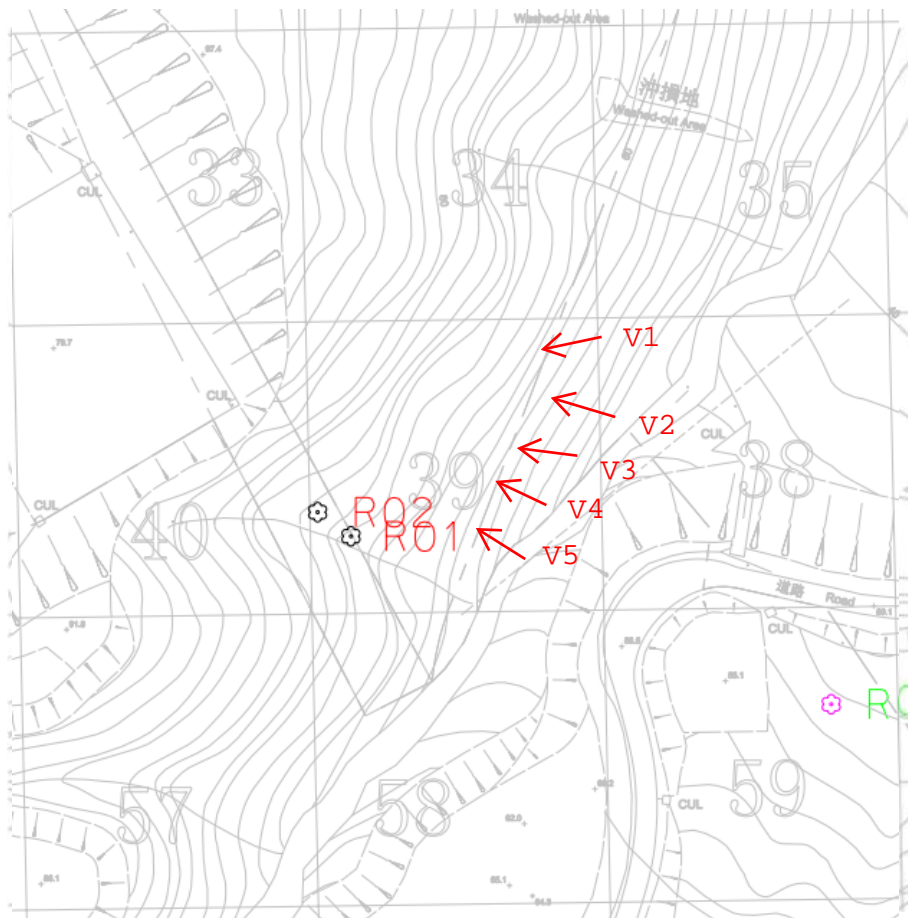

Tree Group No. G06/59

Contract 2 (Batch 2)

Tree Group No. G06/59	
G06/59_V1	G06/59_V2
	
G06/59_V3	G06/59_V4
	
G06/59_V5	G06/59_V6
	

Contract 2 (Batch 2)

Close up_1	Close up_2
 A close-up photograph of several bright orange fruits hanging from a tree branch. The leaves are dark green and glossy. The background is a clear blue sky. A small orange timestamp '07/08/2020' is visible in the bottom right corner of the image.	 A close-up photograph of a tree branch with green leaves and small, light-colored flowers. The background is a clear blue sky. A small orange timestamp '07/08/2020' is visible in the bottom right corner of the image.
Close up_3	Close up_4
 A photograph of a large, bushy green plant with broad leaves. The plant is situated in a grassy area with other trees in the background. A small orange timestamp '07/08/2020' is visible in the bottom right corner of the image.	 A photograph of a dense green tree canopy against a blue sky with some light clouds. A small orange timestamp '07/08/2020' is visible in the bottom right corner of the image.

Contract 2 (Batch 3)

TREE GROUP SURVEY REPORT

CHEK LAP KOK NEW VILLAGE

17 AUGUST 2020

BATCH 3

Contract 2 (Batch 3)

TREE GROUP PLAN

50m*50m

Contract 2 (Batch 3)

TREE GROUP PHOTOGRAPHS

Tree Group No. G01/39

Contract 2 (Batch 3)

Tree Group No. G01/39	
G01/39_V1	G01/39_V2
	
G01/39_V3	G01/39_V4
	
G01/39_V5	G01/39_V6
	

Contract 2 (Batch 3)

Close up_1	Close up_2
	
Close up_3	Close up_4
	