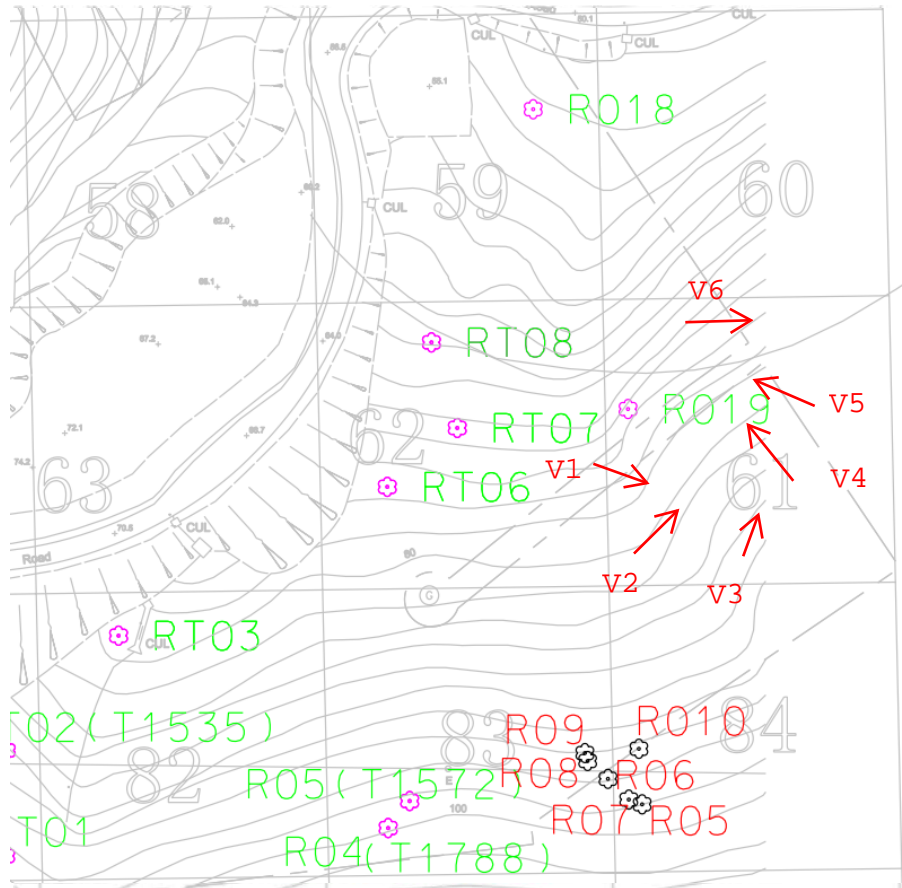

BATCH 2

Contract 2 (Batch 2)

TREE GROUP PLAN

50m*50m

Contract 2 (Batch 2)

TREE GROUP PHOTOGRAPHS

Tree Group No. G01/81

Contract 2 (Batch 2)

Tree Group No. G01/81	
G01/81_V1	G01/81_V2
	
G01/81_V3	G01/81_V4
	
G01/81_V5	G01/81_V6
	

Contract 2 (Batch 2)

Close up_1	Close up_2
	
Close up_3	Close up_4
	

Contract 2 (Batch 2)

Tree Group No. G02/82

Contract 2 (Batch 2)

Tree Group No. G02/82	
G02/82_V1	G02/82_V2
	
G02/82_V3	G02/82_V4
	
G02/82_V5	G02/82_V6
	

Contract 2 (Batch 2)

Contract 2 (Batch 2)

Tree Group No. G03/61

Contract 2 (Batch 2)

Tree Group No. G03/61	
G03/61_V1	G03/61_V2
 A photograph showing a tree trunk in a dense forest. The trunk is light-colored and has some peeling bark. The surrounding area is filled with green foliage and other trees. A timestamp "10/08/2020" is visible in the bottom right corner.	 A photograph showing a tree branch with large, green, ovate leaves. The background is a dense forest with many other trees. A timestamp "10/08/2020" is visible in the bottom right corner.
G03/61_V3	G03/61_V4
 A photograph showing a tree trunk with a light-colored, smooth bark. The tree is surrounded by dense green foliage. A timestamp "10/08/2020" is visible in the bottom right corner.	 A photograph showing a dense forest scene with many trees and thick undergrowth. The trees have varying trunk colors and heights. A timestamp "10/08/2020" is visible in the bottom right corner.
G03/61_V5	G03/61_V6
 A photograph showing a tree trunk in a forest. The trunk is surrounded by dense green foliage and other trees. A timestamp "10/08/2020" is visible in the bottom right corner.	 A photograph showing a tree trunk in a forest. The trunk is surrounded by dense green foliage and other trees. A timestamp "10/08/2020" is visible in the bottom right corner.