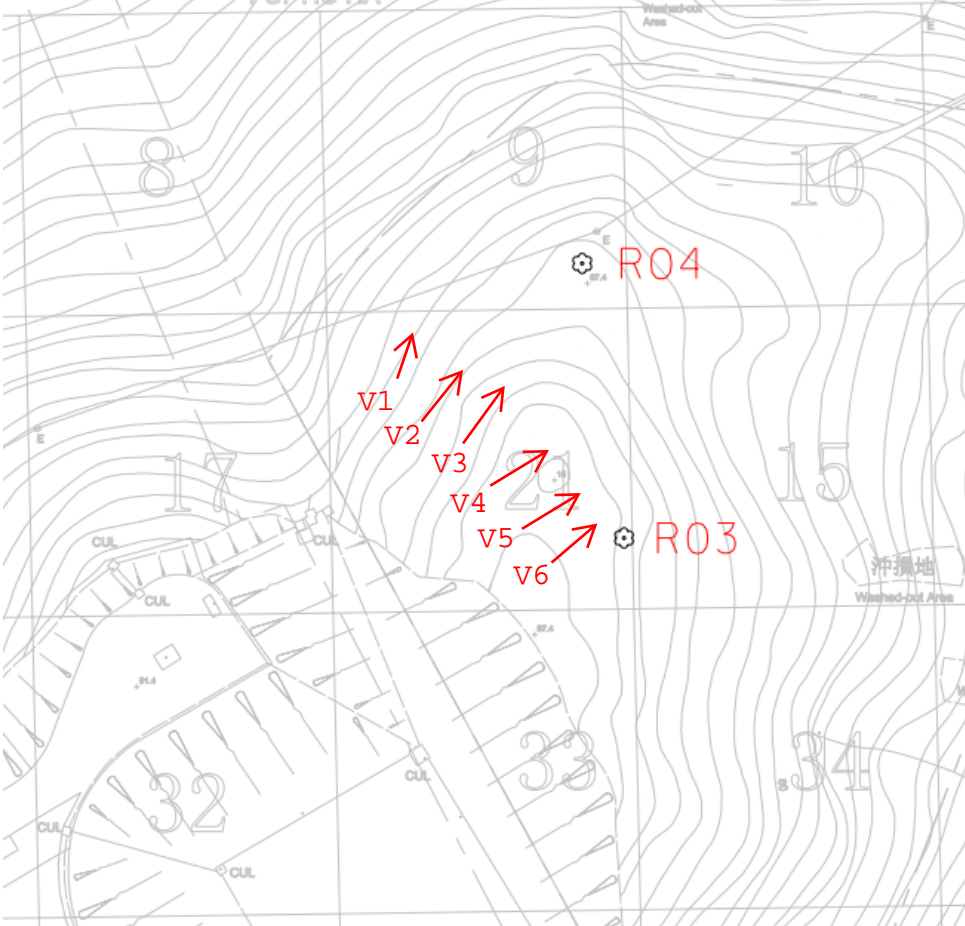

Contract 2 (Batch 3)

Tree Group No. G02/40

Contract 2 (Batch 3)

Tree Group No. G02/40	
G02/40_V1	G02/40_V2
	
G02/40_V3	G02/40_V4
	
G02/40_V5	G02/40_V6
	

Contract 2 (Batch 3)

Close up_1	Close up_2
 A photograph showing a close-up of pine tree branches with green needles against a clear blue sky. A small orange timestamp '14/08/2020' is visible in the bottom right corner of the image.	 A photograph showing a close-up of tree branches with broad, green, serrated leaves. A small orange timestamp '14/08/2020' is visible in the bottom right corner of the image.
Close up_3	Close up_4
 A photograph showing a dense cluster of green, broad-leafed branches. A small orange timestamp '14/08/2020' is visible in the bottom right corner of the image.	 A photograph showing a close-up of pine tree branches with green needles. A small orange timestamp '14/08/2020' is visible in the bottom right corner of the image.

Contract 2 (Batch 3)

Tree Group No. G03/33

Contract 2 (Batch 3)

Tree Group No. G03/33	
G03/33_V1	G03/33_V2
	
G03/33_V3	G03/33_V4
	
G03/33_V5	G03/33_V6
	

Contract 2 (Batch 3)

Contract 2 (Batch 3)

Tree Group No. G04/21

Contract 2 (Batch 3)

Tree Group No. G04/21	
G04/21_V1	G04/21_V2
	
G04/21_V3	G04/21_V4
	
G04/21_V5	G04/21_V6
	

Contract 2 (Batch 3)

Contract 2 (Batch 3)

Tree Group No. G05/9

Contract 2 (Batch 3)

Tree Group No. G05/9	
G05/9_V1	G05/9_V2
 <p>14/08/2020</p>	 <p>14/08/2020</p>
G05/9_V3	G05/9_V4
 <p>14/08/2020</p>	 <p>14/08/2020</p>
G05/9_V5	G05/9_V6
 <p>14/08/2020</p>	 <p>14/08/2020</p>

Contract 2 (Batch 3)

Contract 2 (Batch 3)

Tree Group No. G06/10

Contract 2 (Batch 3)

Tree Group No. G06/10	
G06/10_V1	G06/10_V2
	
G06/10_V3	G06/10_V4
	
G06/10_V5	G06/10_V6
	

Contract 2 (Batch 3)

Close up_1	Close up_2
	
Close up_3	Close up_4
