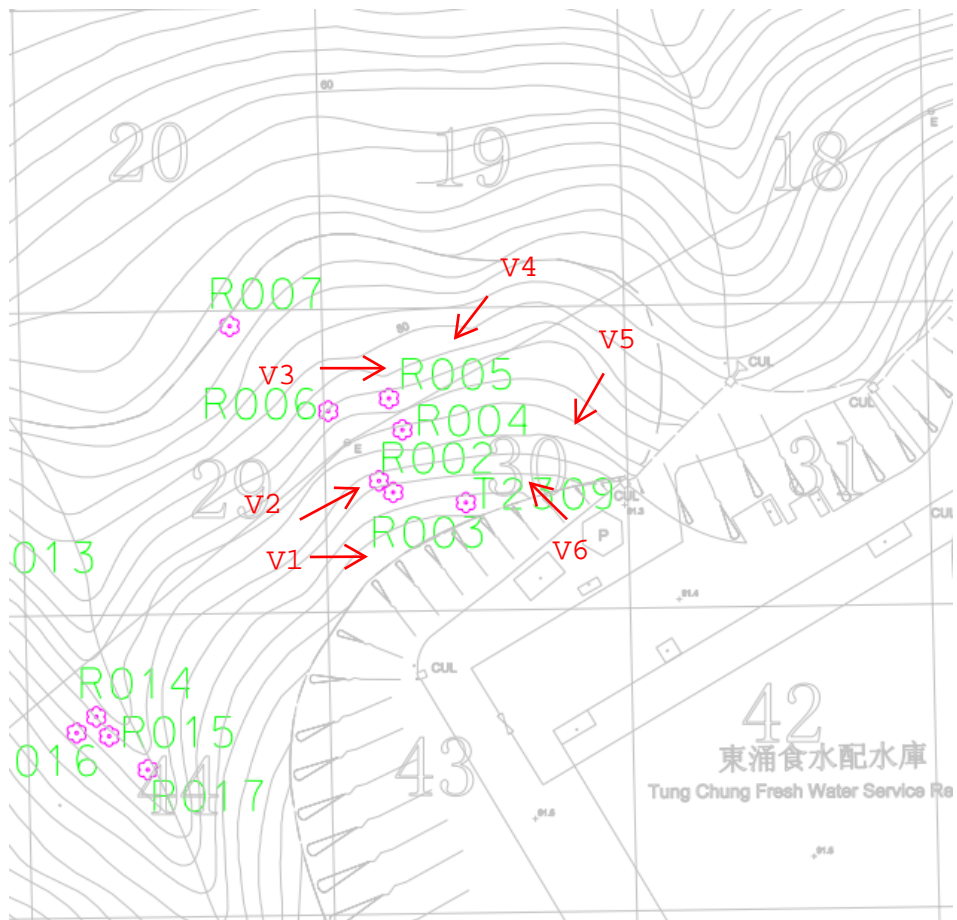

Contract 2 (Batch 1)

TREE GROUP SURVEY REPORT

CHEK LAP KOK NEW VILLAGE

17 AUGUST 2020

BATCH 1

Contract 2 (Batch 1)

TREE GROUP PLAN

50m*50m

Contract 2 (Batch 1)

TREE GROUP PHOTOGRAPHS

Tree Group No. G01/30

Contract 2 (Batch 1)

Tree Group No. G01/30	
G01/30_V1	G01/30_V2
	
G01/30_V3	G01/30_V4
	
G01/30_V5	G01/30_V6
	

Contract 2 (Batch 1)

Contract 2 (Batch 1)

Tree Group No. G02/29

Contract 2 (Batch 1)

Tree Group No. G02/29	
G02/29_V1	G02/29_V2
	
G02/29_V3	G02/29_V4
	
G02/29_V5	G02/29_V6
	

Contract 2 (Batch 1)

Close up_1	Close up_2
	
Close up_3	Close up_4
	

Contract 2 (Batch 1)

Tree Group No. G03/44

Contract 2 (Batch 1)

Tree Group No. G03/44	
G03/44_V1	G03/44_V2
	
G03/44_V3	G03/44_V4
	
G03/44_V5	G03/44_V6
	

Contract 2 (Batch 1)

Close up_1	Close up_2
 A photograph showing the upper branches of a pine tree. The needles are long and thin, clustered together. The background is a clear blue sky with some light clouds. A small orange timestamp '10/06/2020' is visible in the bottom right corner.	 A photograph of broad, ovate green leaves with prominent veins. The leaves are arranged in a fan-like pattern. The background shows a dense forest canopy. A small orange timestamp '10/06/2020' is visible in the bottom right corner.
Close up_3	Close up_4
 A photograph of round, green leaves with distinct veins. The leaves are clustered on dark branches. The background is bright and slightly overexposed. A small orange timestamp '10/06/2020' is visible in the bottom right corner.	 A photograph of oval-shaped green leaves with smooth margins. The leaves are densely packed on a branch. The background shows other foliage. A small orange timestamp '10/06/2020' is visible in the bottom right corner.