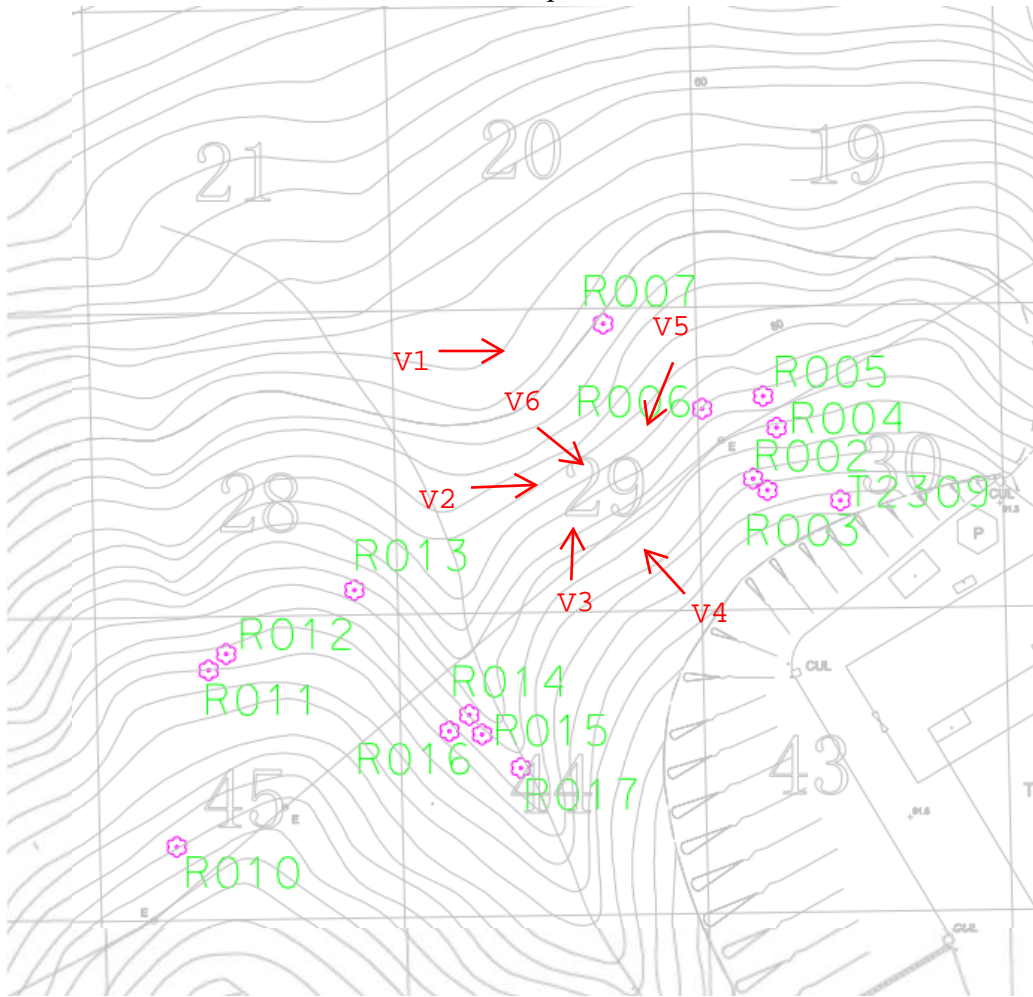

Contract 2 (Batch 1)

TREE GROUP SURVEY REPORT

CHEK LAP KOK NEW VILLAGE

17 AUGUST 2020

BATCH 1

Contract 2 (Batch 1)

TREE GROUP PLAN

50m*50m

Contract 2 (Batch 1)

TREE GROUP PHOTOGRAPHS

Tree Group No. G01/30

Contract 2 (Batch 1)

Tree Group No. G01/30	
G01/30_V1	G01/30_V2
	
G01/30_V3	G01/30_V4
	
G01/30_V5	G01/30_V6
	

Contract 2 (Batch 1)

Contract 2 (Batch 1)

Tree Group No. G02/29

Contract 2 (Batch 1)

Tree Group No. G02/29	
G02/29_V1	G02/29_V2
	
G02/29_V3	G02/29_V4
	
G02/29_V5	G02/29_V6
	

Contract 2 (Batch 1)

Close up_1	Close up_2
	
Close up_3	Close up_4
	

Contract 2 (Batch 1)

Tree Group No. G03/44

Contract 2 (Batch 1)

Tree Group No. G03/44	
G03/44_V1	G03/44_V2
	
G03/44_V3	G03/44_V4
	
G03/44_V5	G03/44_V6
	

Contract 2 (Batch 1)

Close up_1	Close up_2
 A photograph showing the upper branches of a pine tree. The needles are long and thin, clustered together. The background is a clear blue sky with some light clouds. A small orange timestamp '10/06/2020' is visible in the bottom right corner.	 A photograph of broad, ovate green leaves with prominent veins. The leaves are arranged in a fan-like pattern. The background shows a dense forest canopy. A small orange timestamp '10/06/2020' is visible in the bottom right corner.
Close up_3	Close up_4
 A photograph of round, green leaves with distinct veins. The leaves are clustered on dark branches. The background is bright and slightly overexposed. A small orange timestamp '10/06/2020' is visible in the bottom right corner.	 A photograph of oval-shaped green leaves with smooth margins. The leaves are densely packed on a branch. The background shows other foliage. A small orange timestamp '10/06/2020' is visible in the bottom right corner.