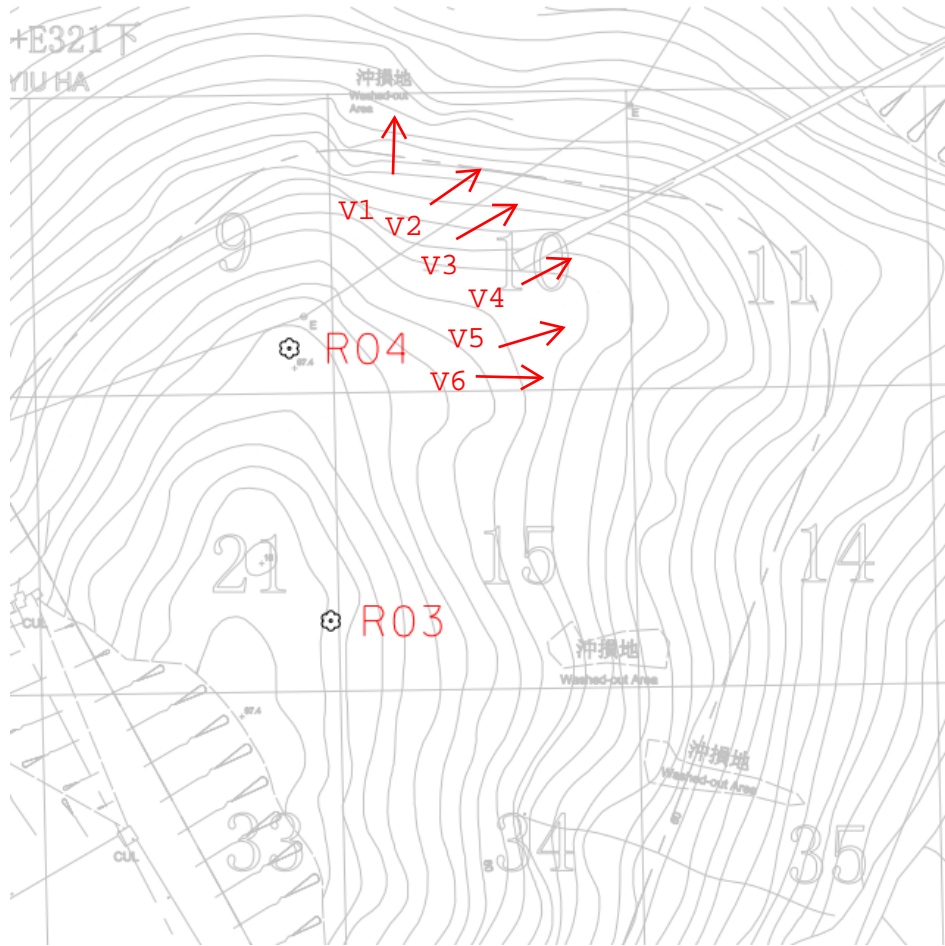

Contract 2 (Batch 3)

Tree Group No. G02/40

Contract 2 (Batch 3)

Tree Group No. G02/40	
G02/40_V1	G02/40_V2
	
G02/40_V3	G02/40_V4
	
G02/40_V5	G02/40_V6
	

Contract 2 (Batch 3)

Close up_1	Close up_2
 A photograph showing a close-up of pine tree branches with green needles against a clear blue sky. A small orange timestamp '14/08/2020' is visible in the bottom right corner of the image.	 A photograph showing a close-up of tree branches with broad, green, serrated leaves. A small orange timestamp '14/08/2020' is visible in the bottom right corner of the image.
Close up_3	Close up_4
 A photograph showing a dense cluster of green, broad-leafed branches. A small orange timestamp '14/08/2020' is visible in the bottom right corner of the image.	 A photograph showing a close-up of pine tree branches with green needles. A small orange timestamp '14/08/2020' is visible in the bottom right corner of the image.

Contract 2 (Batch 3)

Tree Group No. G04/21	
G04/21_V1	G04/21_V2
	
G04/21_V3	G04/21_V4
	
G04/21_V5	G04/21_V6
	

Contract 2 (Batch 3)

Contract 2 (Batch 3)

Tree Group No. G05/9

Contract 2 (Batch 3)

Tree Group No. G05/9	
G05/9_V1	G05/9_V2
 <p>14/08/2020</p>	 <p>14/08/2020</p>
G05/9_V3	G05/9_V4
 <p>14/08/2020</p>	 <p>14/08/2020</p>
G05/9_V5	G05/9_V6
 <p>14/08/2020</p>	 <p>14/08/2020</p>

Contract 2 (Batch 3)

Contract 2 (Batch 3)

Tree Group No. G06/10

Contract 2 (Batch 3)

Tree Group No. G06/10	
G06/10_V1	G06/10_V2
	
G06/10_V3	G06/10_V4
	
G06/10_V5	G06/10_V6
	

Contract 2 (Batch 3)

Close up_1	Close up_2
	
Close up_3	Close up_4
