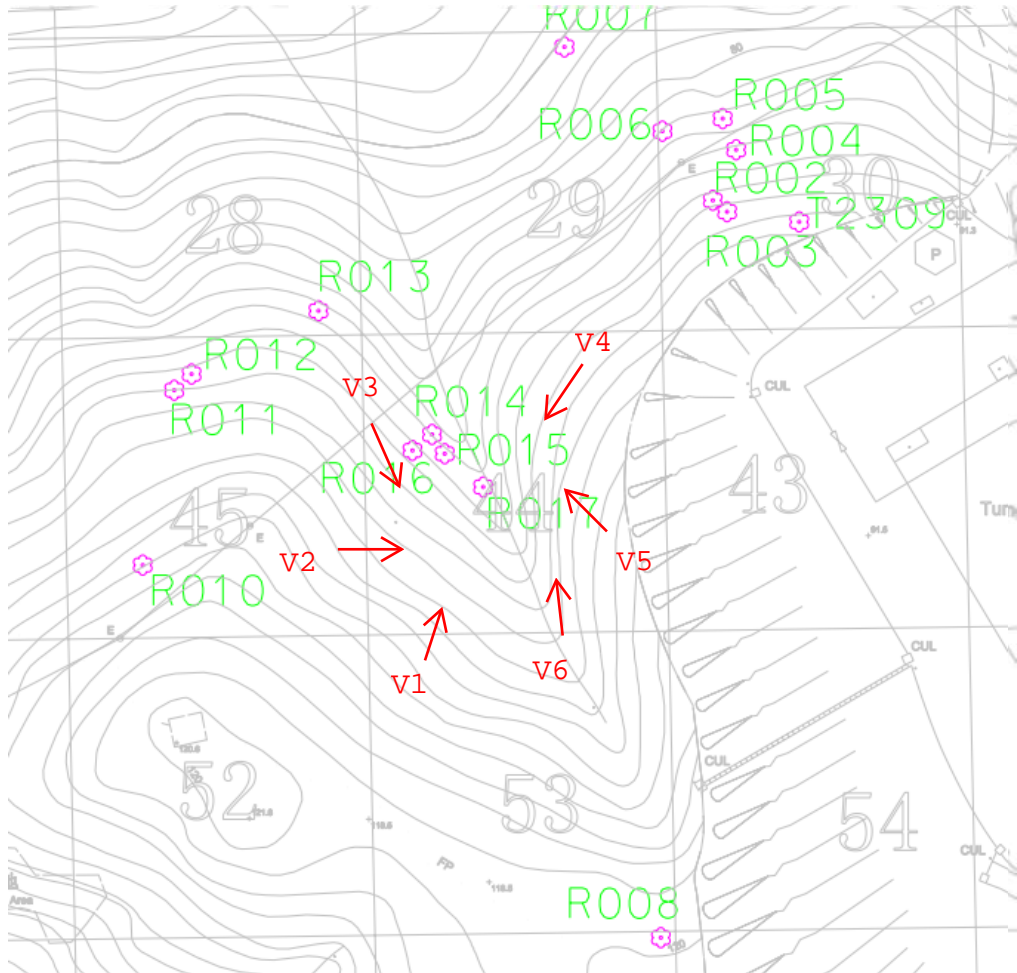

Contract 2 (Batch 1)

TREE GROUP PHOTOGRAPHS

Tree Group No. G01/30

Contract 2 (Batch 1)

Tree Group No. G01/30	
G01/30_V1	G01/30_V2
	
G01/30_V3	G01/30_V4
	
G01/30_V5	G01/30_V6
	

Contract 2 (Batch 1)

Contract 2 (Batch 1)

Tree Group No. G02/29

Contract 2 (Batch 1)

Tree Group No. G02/29	
G02/29_V1	G02/29_V2
	
G02/29_V3	G02/29_V4
	
G02/29_V5	G02/29_V6
	

Contract 2 (Batch 1)

Close up_1	Close up_2
	
Close up_3	Close up_4
	

Contract 2 (Batch 1)

Tree Group No. G03/44

Contract 2 (Batch 1)

Tree Group No. G03/44	
G03/44_V1	G03/44_V2
	
G03/44_V3	G03/44_V4
	
G03/44_V5	G03/44_V6
	

Contract 2 (Batch 1)

Close up_1	Close up_2
 A photograph showing the upper branches of a pine tree. The needles are long and thin, clustered together. The background is a clear blue sky with some light clouds. A small orange timestamp '10/06/2020' is visible in the bottom right corner.	 A photograph of broad, ovate green leaves with prominent veins. The leaves are arranged in a fan-like pattern. The background shows a dense forest canopy. A small orange timestamp '10/06/2020' is visible in the bottom right corner.
Close up_3	Close up_4
 A photograph of round, green leaves with distinct veins. The leaves are clustered on dark branches. The background is bright and slightly overexposed. A small orange timestamp '10/06/2020' is visible in the bottom right corner.	 A photograph of oval-shaped green leaves with smooth margins. The leaves are densely packed on a branch. The background shows other foliage. A small orange timestamp '10/06/2020' is visible in the bottom right corner.

Contract 2 (Batch 1)

Tree Group No. G04/45

Contract 2 (Batch 1)

Tree Group No. G04/45	
G04/45_V1	G04/45_V2
	
G04/45_V3	G04/45_V4
	
G04/45_V5	G04/45_V6
	

Contract 2 (Batch 1)

Contract 2 (Batch 1)

Tree Group No. G05/67