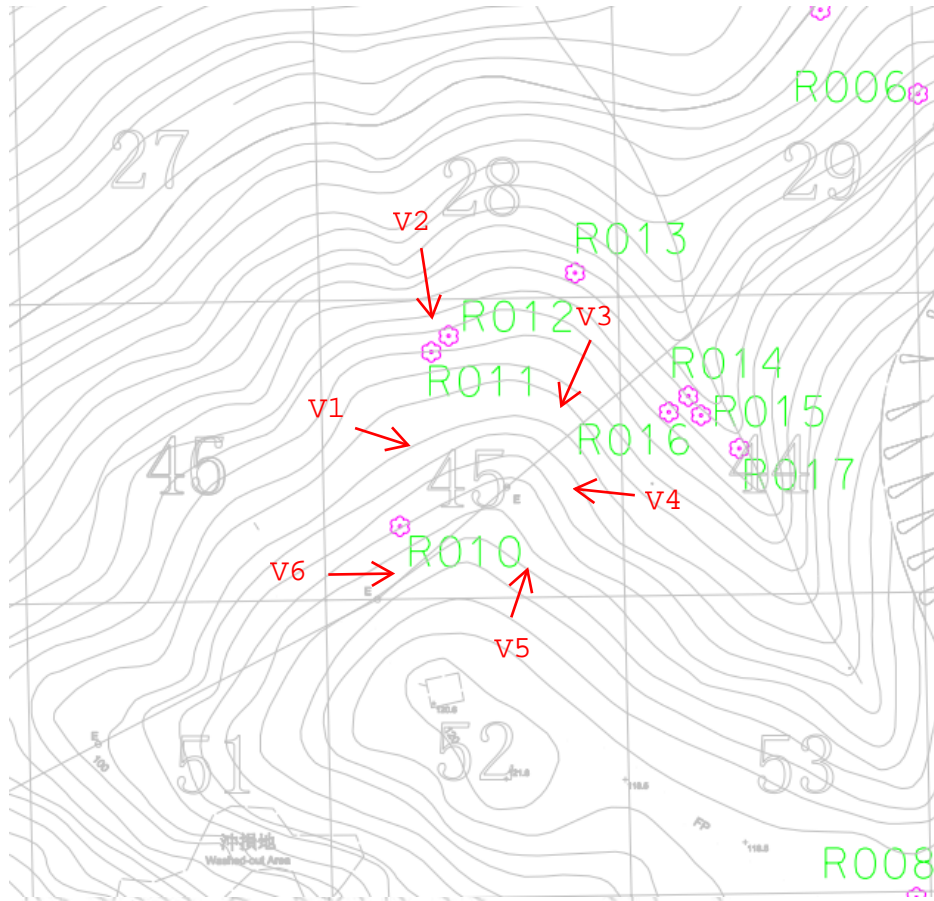

Tree Group No. G02/29

Contract 2 (Batch 1)

Tree Group No. G02/29	
G02/29_V1	G02/29_V2
	
G02/29_V3	G02/29_V4
	
G02/29_V5	G02/29_V6
	

Contract 2 (Batch 1)

Close up_1	Close up_2
	
Close up_3	Close up_4
	

Contract 2 (Batch 1)

Tree Group No. G03/44

Contract 2 (Batch 1)

Tree Group No. G03/44	
G03/44_V1	G03/44_V2
	
G03/44_V3	G03/44_V4
	
G03/44_V5	G03/44_V6
	

Contract 2 (Batch 1)

Close up_1	Close up_2
 A photograph showing the upper branches of a pine tree. The needles are long and thin, clustered together. The background is a clear blue sky with some light clouds. A small orange timestamp '10/06/2020' is visible in the bottom right corner.	 A photograph of broad, ovate green leaves with prominent veins. The leaves are arranged in a fan-like pattern. The background shows a dense forest canopy. A small orange timestamp '10/06/2020' is visible in the bottom right corner.
Close up_3	Close up_4
 A photograph of round, green leaves with distinct veins. The leaves are clustered on dark branches. The background is bright and slightly overexposed. A small orange timestamp '10/06/2020' is visible in the bottom right corner.	 A photograph of oval-shaped green leaves with smooth margins. The leaves are densely packed on a branch. The background shows other foliage. A small orange timestamp '10/06/2020' is visible in the bottom right corner.

Contract 2 (Batch 1)

Tree Group No. G04/45

Contract 2 (Batch 1)

Tree Group No. G04/45	
G04/45_V1	G04/45_V2
	
G04/45_V3	G04/45_V4
	
G04/45_V5	G04/45_V6
	

Contract 2 (Batch 1)

Contract 2 (Batch 1)

Tree Group No. G05/67