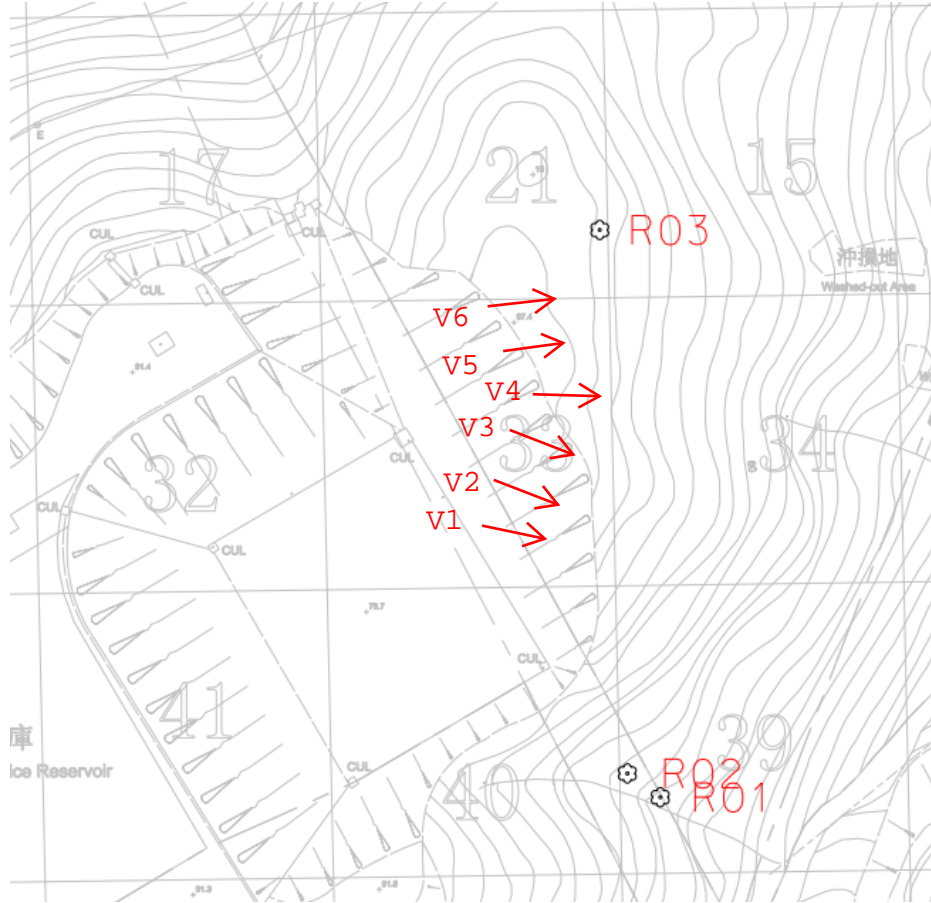

Contract 2 (Batch 3)

TREE GROUP PHOTOGRAPHS

Tree Group No. G01/39

Contract 2 (Batch 3)

Tree Group No. G01/39	
G01/39_V1	G01/39_V2
	
G01/39_V3	G01/39_V4
	
G01/39_V5	G01/39_V6
	

Contract 2 (Batch 3)

Close up_1	Close up_2
	
Close up_3	Close up_4
	

Contract 2 (Batch 3)

Tree Group No. G02/40

Contract 2 (Batch 3)

Tree Group No. G02/40	
G02/40_V1	G02/40_V2
	
G02/40_V3	G02/40_V4
	
G02/40_V5	G02/40_V6
	

Contract 2 (Batch 3)

Close up_1	Close up_2
 A photograph showing a close-up of pine tree branches with green needles against a clear blue sky. A small orange timestamp '14/08/2020' is visible in the bottom right corner of the image.	 A photograph showing a close-up of tree branches with broad, green, serrated leaves. A small orange timestamp '14/08/2020' is visible in the bottom right corner of the image.
Close up_3	Close up_4
 A photograph showing a dense cluster of green, broad-leafed branches. A small orange timestamp '14/08/2020' is visible in the bottom right corner of the image.	 A photograph showing a close-up of pine tree branches with green needles. A small orange timestamp '14/08/2020' is visible in the bottom right corner of the image.

Contract 2 (Batch 3)

Tree Group No. G03/33

Contract 2 (Batch 3)

Tree Group No. G03/33	
G03/33_V1	G03/33_V2
	
G03/33_V3	G03/33_V4
	
G03/33_V5	G03/33_V6
	

Contract 2 (Batch 3)

Contract 2 (Batch 3)

Tree Group No. G04/21

Contract 2 (Batch 3)

Tree Group No. G04/21	
G04/21_V1	G04/21_V2
	
G04/21_V3	G04/21_V4
	
G04/21_V5	G04/21_V6
	

Contract 2 (Batch 3)

Contract 2 (Batch 3)

Tree Group No. G05/9

Contract 2 (Batch 3)

Tree Group No. G05/9	
G05/9_V1	G05/9_V2
 <p>14/08/2020</p>	 <p>14/08/2020</p>
G05/9_V3	G05/9_V4
 <p>14/08/2020</p>	 <p>14/08/2020</p>
G05/9_V5	G05/9_V6
 <p>14/08/2020</p>	 <p>14/08/2020</p>