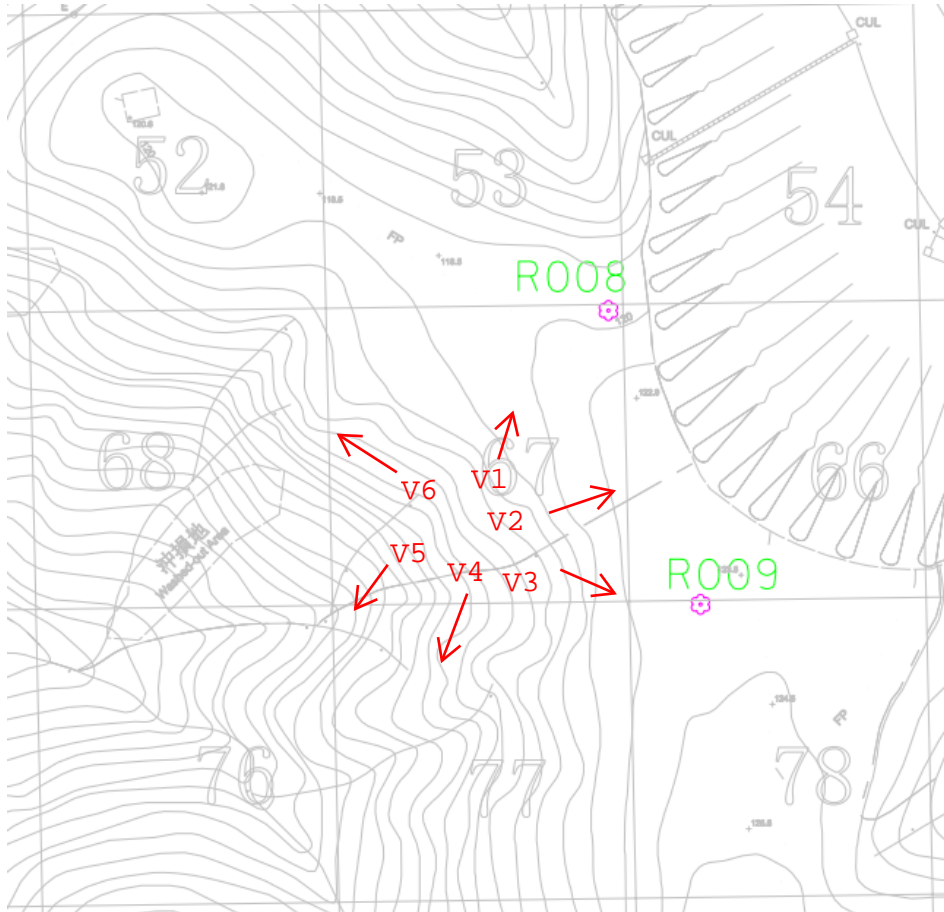

Tree Group No. G03/44

Contract 2 (Batch 1)

Tree Group No. G03/44	
G03/44_V1	G03/44_V2
	
G03/44_V3	G03/44_V4
	
G03/44_V5	G03/44_V6
	

Contract 2 (Batch 1)

Close up_1	Close up_2
 A photograph showing the upper branches of a pine tree. The needles are long and thin, clustered together. The background is a clear blue sky with some light clouds. A small orange timestamp '10/06/2020' is visible in the bottom right corner.	 A photograph of broad, ovate green leaves with prominent veins. The leaves are arranged in a fan-like pattern. The background shows a dense forest canopy. A small orange timestamp '10/06/2020' is visible in the bottom right corner.
Close up_3	Close up_4
 A photograph of round, green leaves with distinct veins. The leaves are clustered on dark branches. The background is bright and slightly overexposed. A small orange timestamp '10/06/2020' is visible in the bottom right corner.	 A photograph of oval-shaped green leaves with smooth margins. The leaves are densely packed on a branch. The background shows other foliage. A small orange timestamp '10/06/2020' is visible in the bottom right corner.

Contract 2 (Batch 1)

Tree Group No. G04/45

Contract 2 (Batch 1)

Tree Group No. G04/45	
G04/45_V1	G04/45_V2
	
G04/45_V3	G04/45_V4
	
G04/45_V5	G04/45_V6
	

Contract 2 (Batch 1)

Contract 2 (Batch 1)

Tree Group No. G05/67