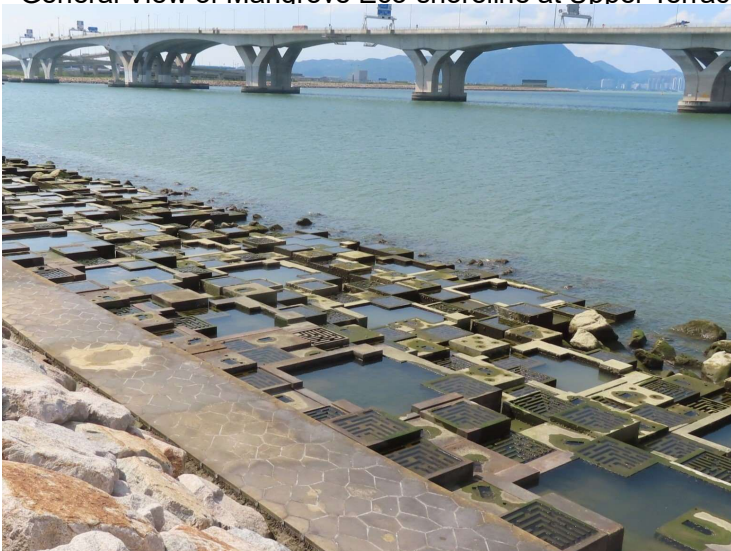

ANNEX I

ECO-SHORELINE MONITORING

## Photographic Records for Mangrove, Vertical and Rocky Eco-shoreline in July 2024

General View of Mangrove Eco-shoreline at Upper Terrace

General View of Mangrove Eco-shoreline at Lower Terrace

General View of Rocky Eco-shoreline

General View of Vertical Eco-shoreline