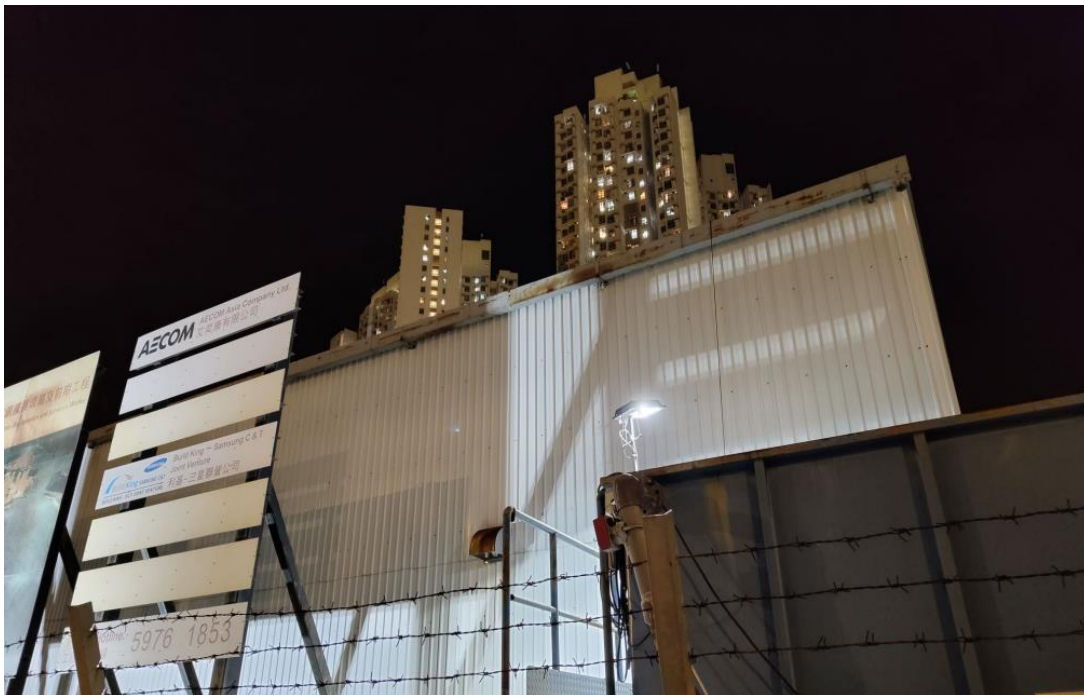

Photo 4 - Natural Rock Material/Planting for Artificial Seawall

Photo 5 - Control of night-time lighting using light hooding