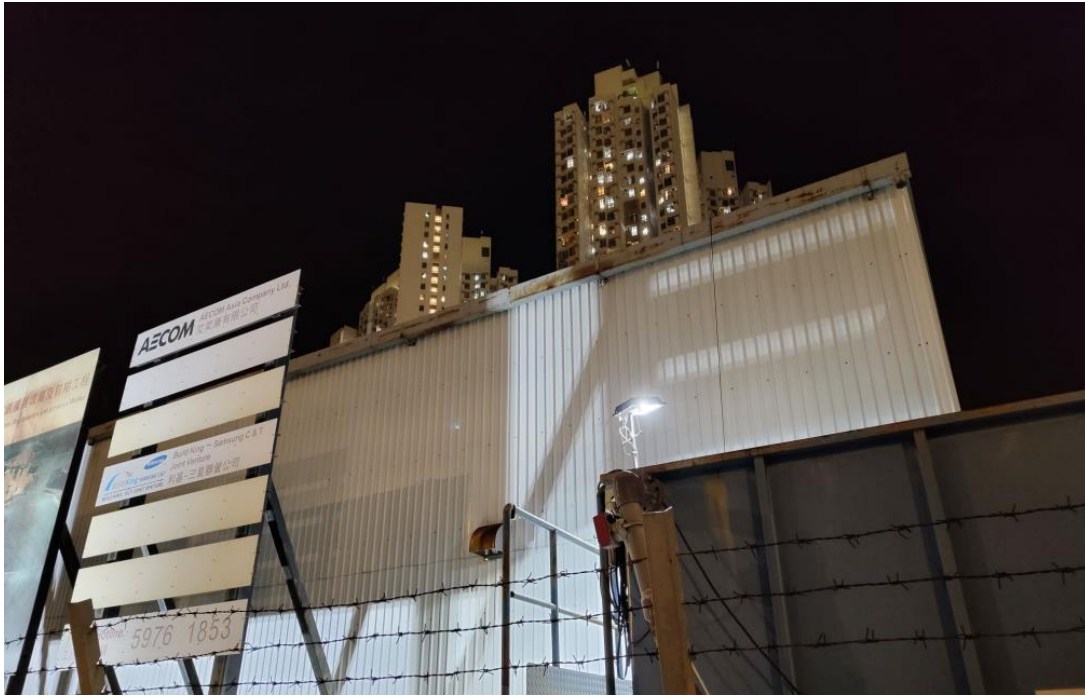

Photo 4 - Natural Rock Material/Planting for Artificial Seawall

Photo 5 – Control of night-time lighting using light hooding