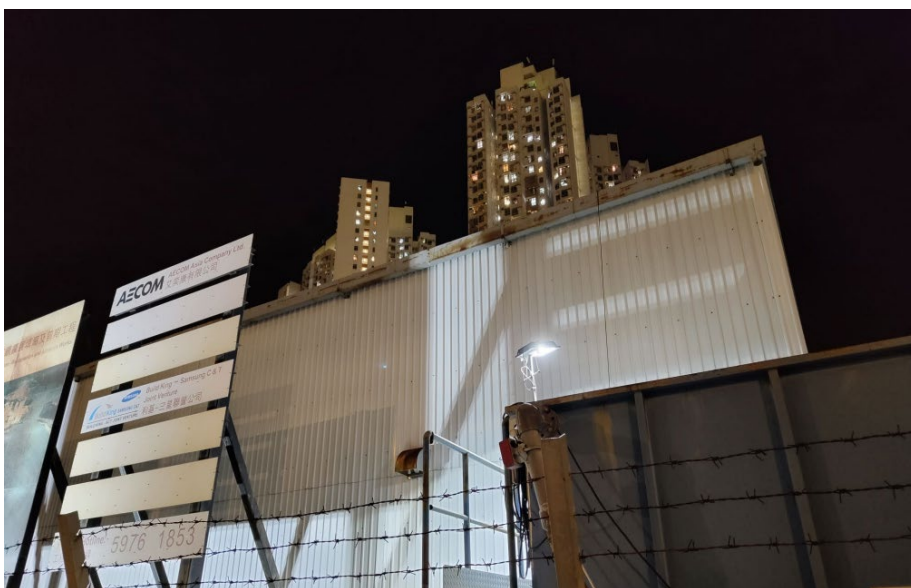

Photo 4 – Natural Rock Material/Planting for Artificial Seawall

Photo 5 – Control of night-time lighting using light hooding